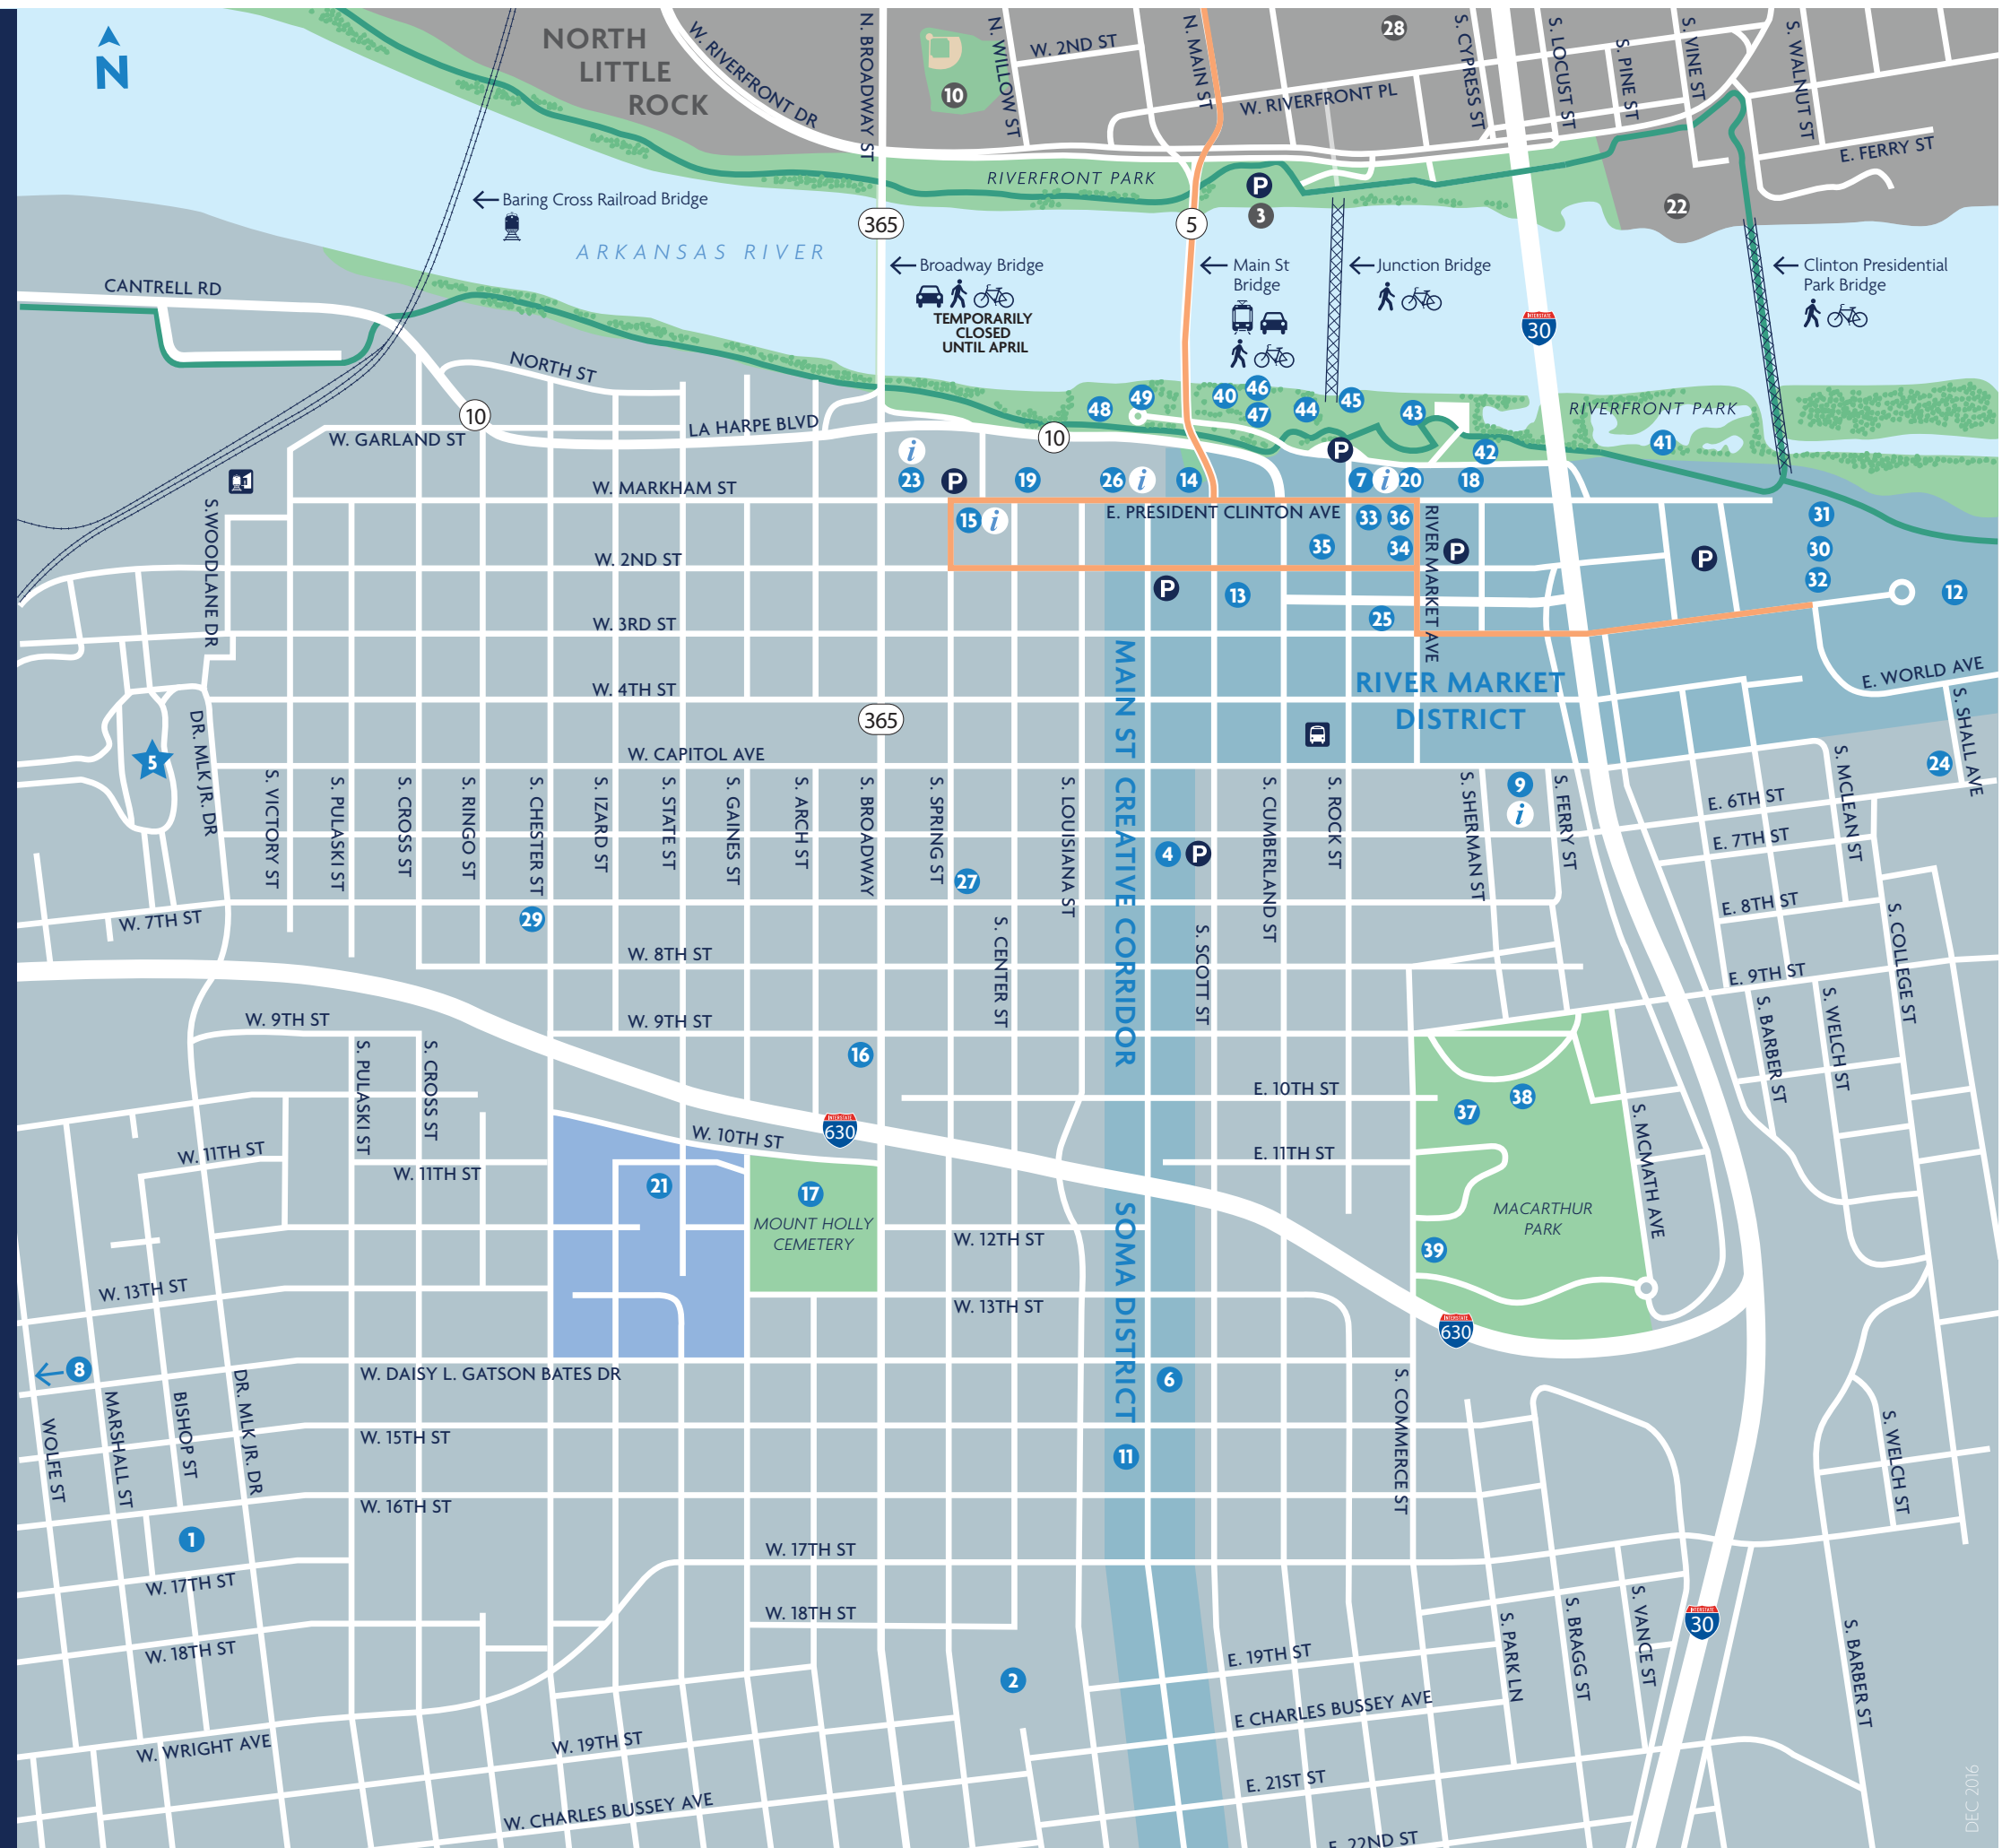

1. **Clinton Presidential Center:**
2. 30 Anne Frank Tree
   - 31 Clinton Presidential Center
   - 32 Clinton School of Public Service

1. **Main Library Campus:**
2. 33 Arkansas Studies Institute & Galleries
   - 34 Cox Creative Center
   - 35 Main Library
   - 36 Ron Robinson Theater

1. **MacArthur Park:**
2. 37 Arkansas Arts Center
   - 38 MacArthur Military Museum
   - 39 Firehouse Hostel & Museum

1. **Riverfront Park:**
2. 40 Belvedere Pavilion
   - 41 Bill Clark Pres. Park Wetlands
   - 42 Central Arkansas Nature Center
   - 43 First Security Amphitheater
   - 44 History Pavilion
   - 45 La Petite Roche Plaza ("The Little Rock")
   - 46 Little Rock Civil War Marker
   - 47 Peabody Splash Park
   - 48 Splash Pad/Children's Play Area
   - 49 Vogel Schwartz Sculpture Garden

LittleRock.com
501-376-4781 or 1-800-844-4781