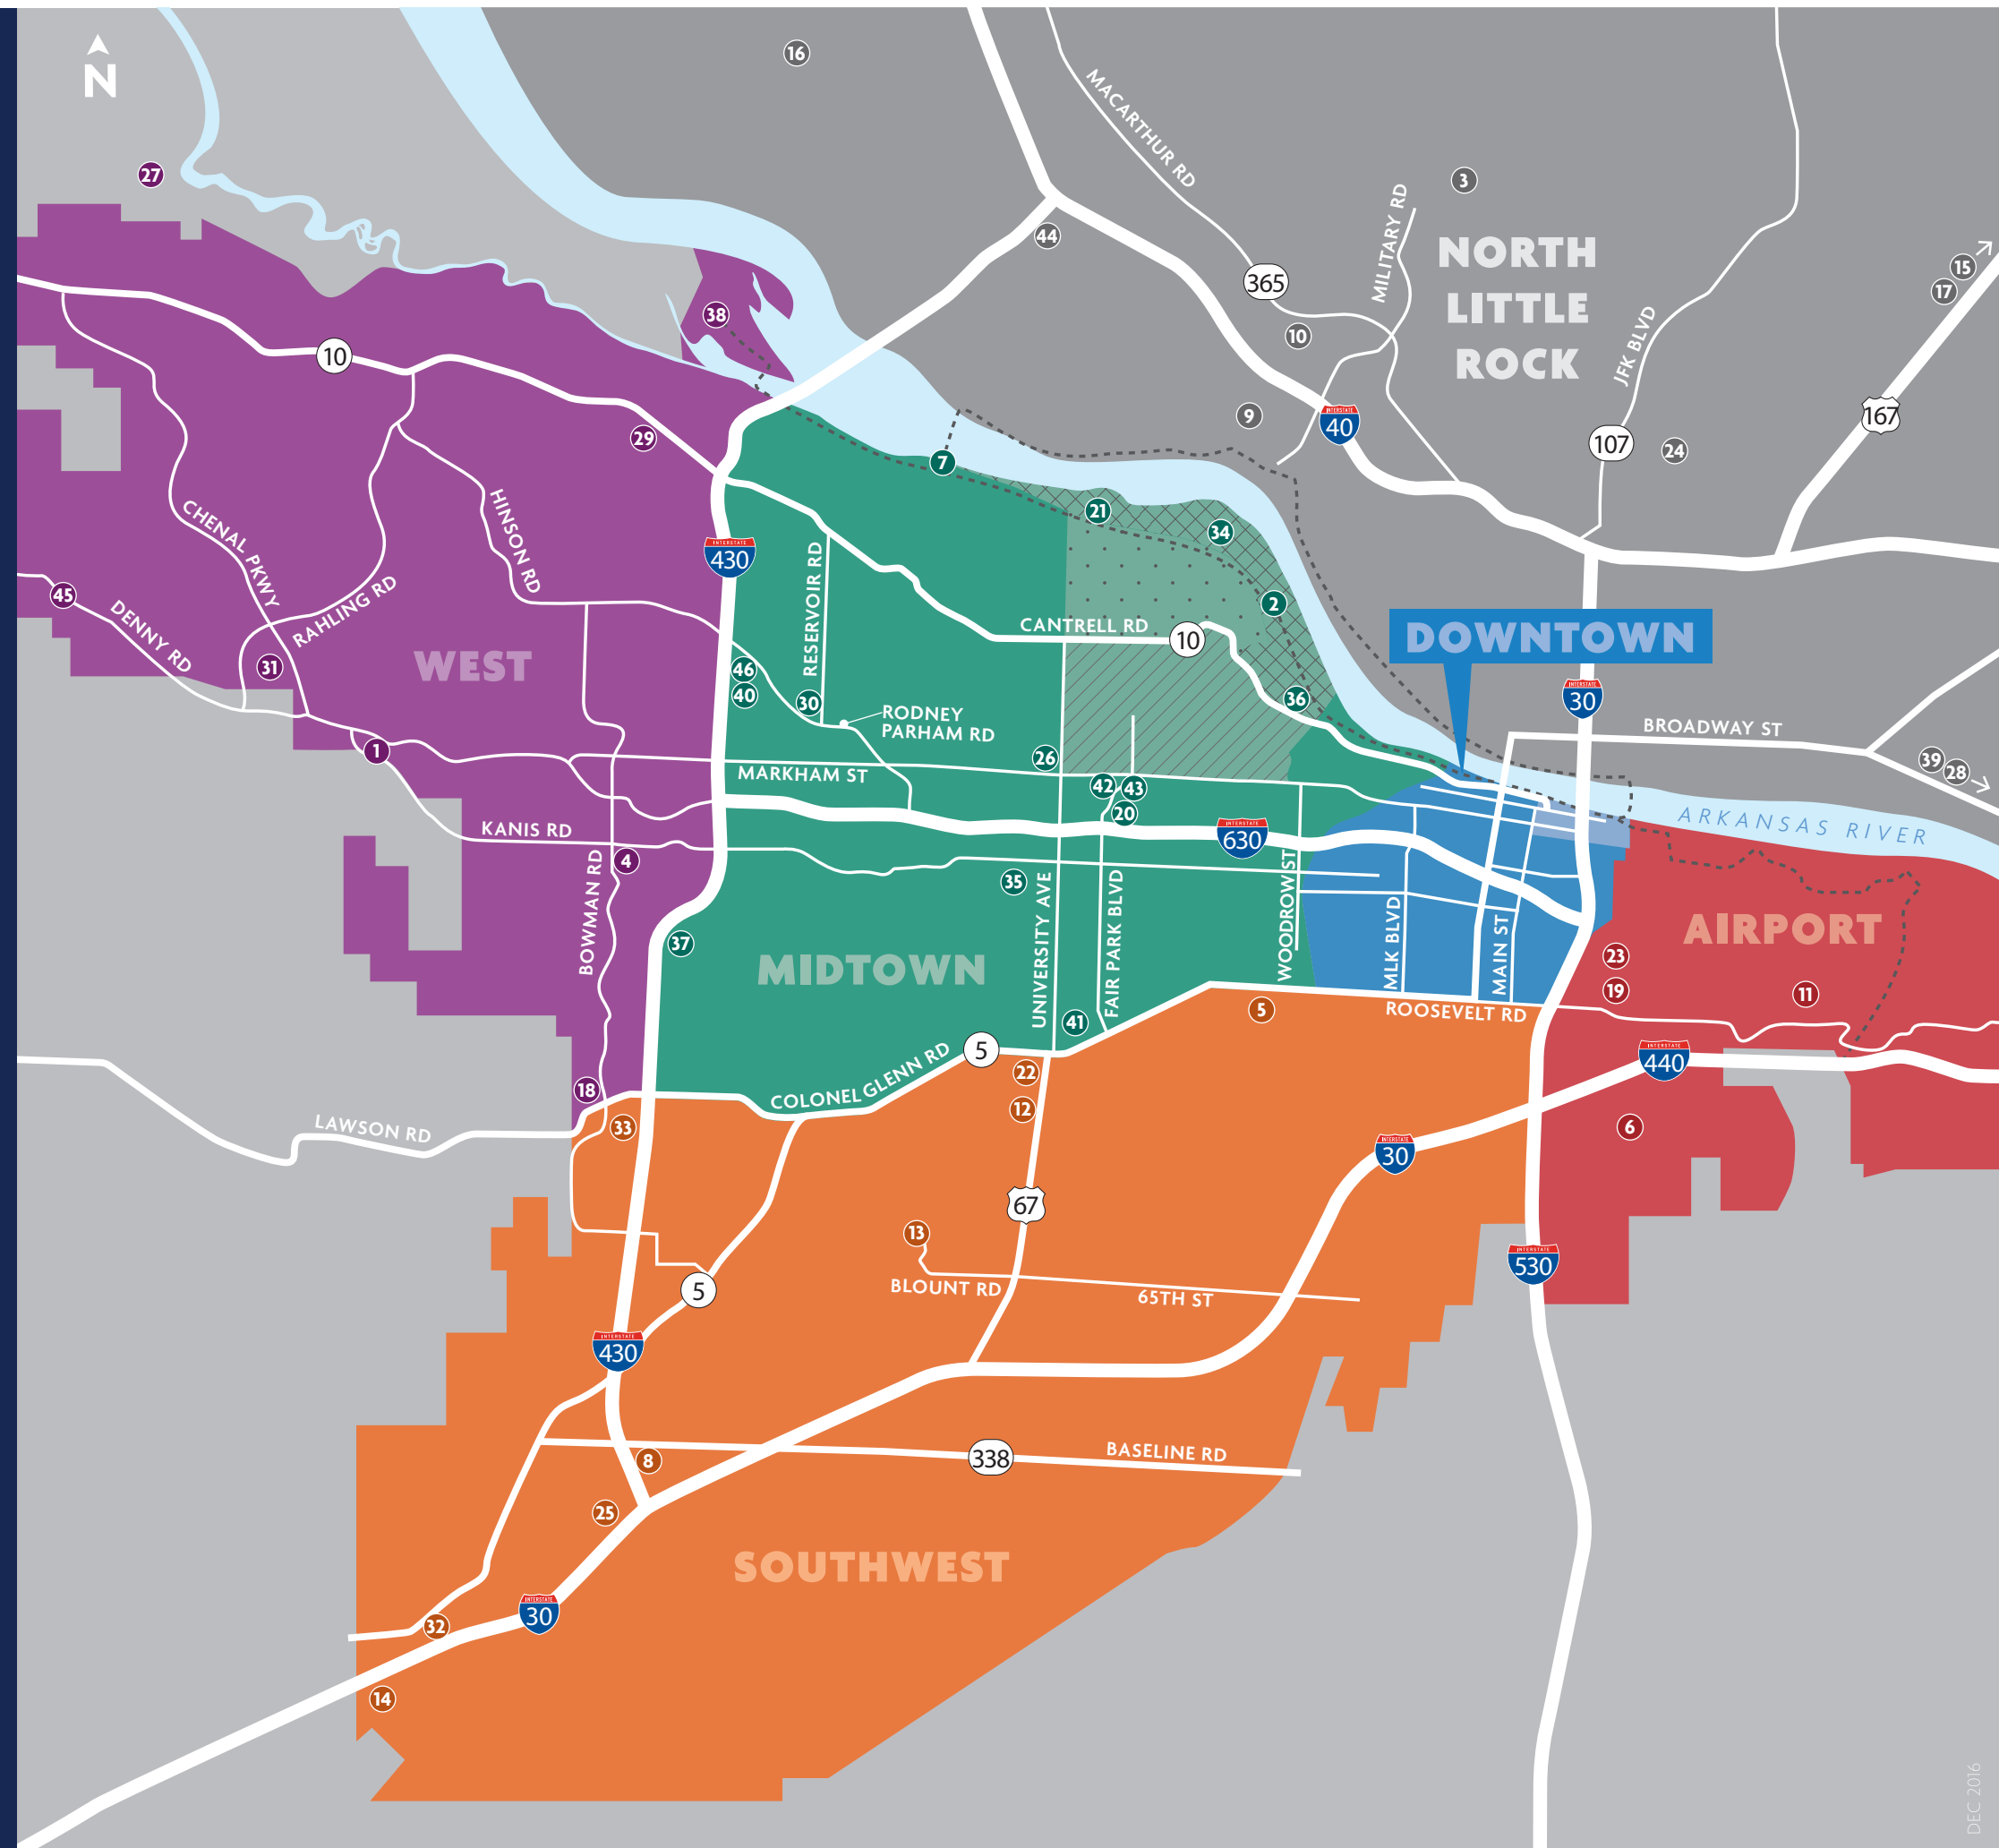

# POINTS OF INTEREST

## Little Rock

### LEGEND

- Airport District
- Downtown District
- River Market District
- Midtown District
- West District
- North Little Rock
- Southwest District
- West District
- Arkansas River Trail
- Heights
- Hillcrest
- Riverdale

### CITY-WIDE DESTINATIONS

- 1 Altitude Trampoline Park
- 2 American Taekwondo Association World Headquarters
- 3 Arkansas National Guard Museum
- 4 Arkansas Skatium
- 5 Arkansas State Fairgrounds
- 6 Audubon Nature Center
- 7 Big Dam Bridge
- 8 Big Rock Mini Golf & Fun Park
- 9 Burns Park & Golf Course
- 10 Burns Park Tennis Center
- 11 Clinton National Airport
- 12 First Tee of Arkansas
- 13 Hindman Golf Course
- 14 I-30 Speedway
- 15 Jacksonville Museum of Military History
- 16 Jump Zone
- 17 Little Rock Air Force Base
- 18 Little Rock Climbing Center
- 19 Little Rock National Cemetery
- 20 Little Rock Zoo
- 21 Murray Park
- 22 Murry's Dinner Playhouse
- 23 Oakland Fraternal Cemetery
- 24 The Old Mill
- 25 Outlets of Little Rock & Bass Pro Shops
- 26 Park Plaza Mall
- 27 Pinnacle Mountain State Park
- 28 Plantation Agriculture Museum State Park
- 29 Pleasant Ridge Town Center
- 30 Professor Bowl
- 31 Promenade at Chenal Shopping Center  
Chenal 9 IMAX
- 32 Pulaski Technical College Culinary Arts and Hospitality Management Institute
- 33 Rave Cinemark Colonel Glenn  
Movie Theater
- 34 Rebsamen Golf Course
- 35 Rebsamen Tennis Center
- 36 Riverdale 10 Cinema
- 37 Shackleford Crossing Shopping Center
- 38 Two Rivers Park & Bridge
- 39 Toltec Mounds Archeological State Park
- 40 United Artists Breckenridge  
Movie Theater
- 41 University of Arkansas at Little Rock
- 42 War Memorial Park & Golf Course
- 43 War Memorial Stadium
- 44 Wild River Country
- 45 Wildwood Park for the Arts
- 46 The Wonder Place